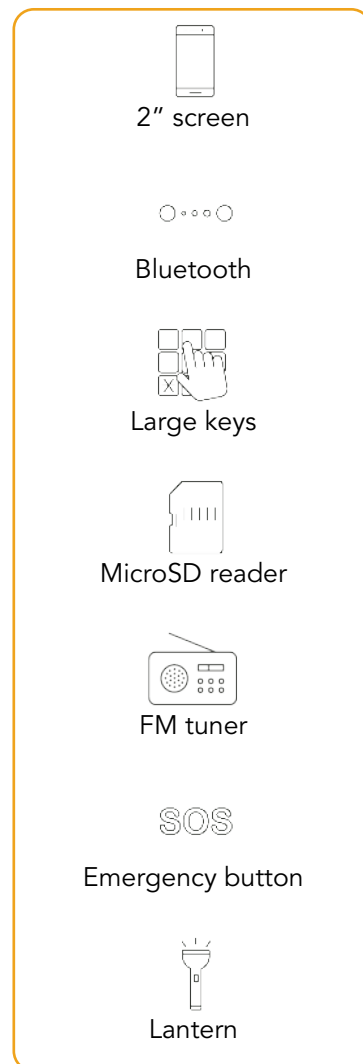

CELT15

Téléphones

Stylish and design compact telephone mobile, large keys and easy to use. It also integrates Bluetooth, SOS button, FM radio, flashlight, ...

Features

Color LCD screen 2" - 5.08 cm. Resolution: 176 x 220.
 CPU: MTK6261D.
 Internal memory: 32Mbyte (up to 32GB via microSD)
 Phonebook: up to 200 contacts. Messaging: SMS.
 Rear camera (VGA: 0.08Mpx), speaker and micro USB.
 Multimedia: supports MP3 / WAV / ...
 GSM (850 / 900 / 1800 / 1900)
 SOS button, flashlight, Bluetooth, FM, alarm, ...
 Alert modes: vibration, polytones and MP3.
 Autonomy: up to 3h. talk time and 140h. on standby.
 Rechargeable battery: 600mAh.
 Accesories: battery, AC charger, USB cable and earphones.

Logistics

Wide: 50 mm
 Height: 101 mm
 Deep: 19 mm
 Weight: 80 g

Units per box:
 Inner: 5 - Master: 50

Colors

CELT15RD
 Red
 EAN:8429015016509