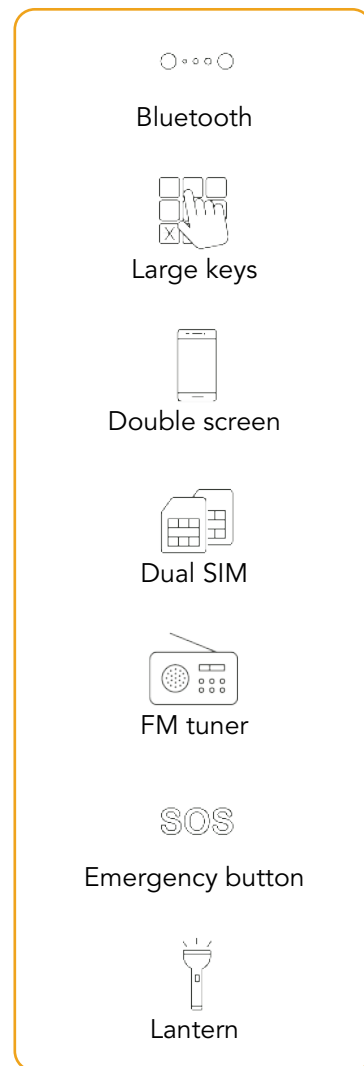

CELT21

Téléphones

Open and answer! Compact mobile phone, elegant and clamshell design with large keys. Device easy to use which integrates SOS button, FM radio, flashlight, ...

Features

Double color display. Resolution: 240 x 320.
 Main: 2,4" - 6.10 cm. External: 1,8" - 4.57 cm.
 CPU: MTK6261D.
 Internal memory: 32Mbyte (up to 32GB via microSD)
 Phonebook: up to 200 contacts. Messaging: SMS.
 Rear camera (VGA: 0.08Mpx), speaker and micro USB.
 Multimedia: supports MP3 / WAV / ...
 Dual SIM. GSM (850 / 900 / 1800 / 1900)
 SOS button, flashlight, Bluetooth, FM, alarm, ...
 Alert modes: vibration, polytones and MP3.
 Autonomy: up to 4h. talk time and 140h. on standby.
 Rechargeable battery: 800mAh.
 Acces.: battery, AC, charging base, USB cable & headphones.

Logistics

Wide: 52 mm
 Height: 104 mm
 Deep: 21 mm
 Weight: 100 g

Units per box:
 Inner: 5 - Master: 50

Colors

 **CELT21RD**
 Red
 EAN:8429015017582