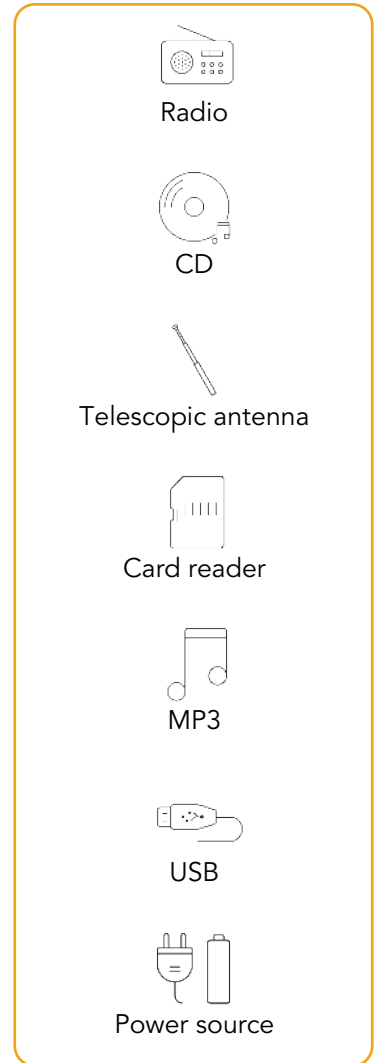

CRUSM390

Radio-CD

Portable stereo CD radio with USB and SD card reader so you can get the most out of your favourite music, whether it's on digital format and on CD.

Features

- Radio CD portable stereo.
- Top-loading CD player.
- Output power: 1W RMS x 2.
- Plays CD / -R / -RW, MP3 and WMA.
- Programmes up to 90 songs.
- Functions: random, repeat one and repeat all.
- AM / FM analogue tuner.
- LCD screen.
- SD card reader and USB port.
- Headphones output.
- Telescopic antenna.
- Power source: AC 220V / 50Hz / DC-9V (UM2 x 6; not included)

Logistics

- Wide: 212 mm
- Height: 115 mm
- Deep: 200 mm
- Weight: 1500 g

Units per box:
6

Colors

-  **CRUSM390RD**
Red
EAN: 8429015016585