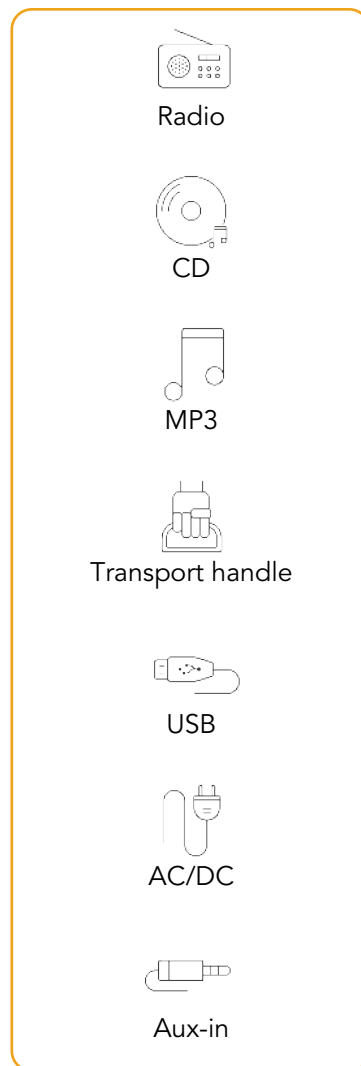

## CRUSM400

### Radio-CD

Portable CD radio with FM PLL tuner so you can get the best out of all your music, whether you have it on CD or in MP3 format, and you can listen to your favorite stations.

#### Features

Portable CD radio.  
 Top loading CD player.  
 With LCD screen, telescopic antenna and carrying handle.  
 Plays: CD / CDR / RW / MP3 and MP3 / WMA formats.  
 It incorporates programmable CD memories.  
 FM radio tuner PLL.  
 Up to 20 presets.  
 Total output power: 2 W (2 x 1 W)  
 USB port for music playback, aux-in (3.5 mm)  
 and headphones connection.  
 Power supply: AC 230V ~ 50Hz / DC 9V  
 (Class C, UM-2 x 6, not included)

#### Colors

 **CRUSM400WT**  
 White  
 EAN: 8429015018947

 **CRUSM400RD**  
 EAN: 8429015019364