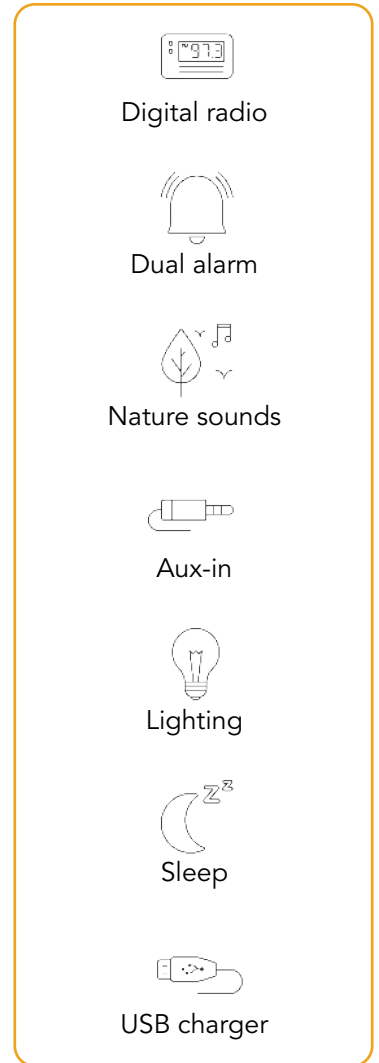

### Radio-Alarm

30 minutes before the alarm sounds this clock radio gradually lights up to wake up in a more natural way. In addition to including sleep & snooze function, etc. also has nature sounds to choose from brook, bubbles and forest.

#### Features

Clock radio with LED gradual lighting and integrated speaker.  
 0.7" (1.78 cm) red LED display with adjustable intensity.  
 FM digital tuner with PLL and 10 presets.  
 Digital volume control.  
 Functions: sleep (15 - 90 min.) and snooze (9 min.)  
 Dual alarm with radio mode / radio + light / buzzer /  
 buzzer + light / sound nature and sound nature + light.  
 Modes: current day / week / weekdays / weekend.  
 Light and brightness control by touch button.  
 USB connector for charging (DC 5V 1.0A)  
 Auxiliary input.  
 Back-up (save time, date and alarms) with  
 3V lithium battery (not included)  
 Power supply: adapter AC/DC 100-240 V, 50/60 Hz (included)