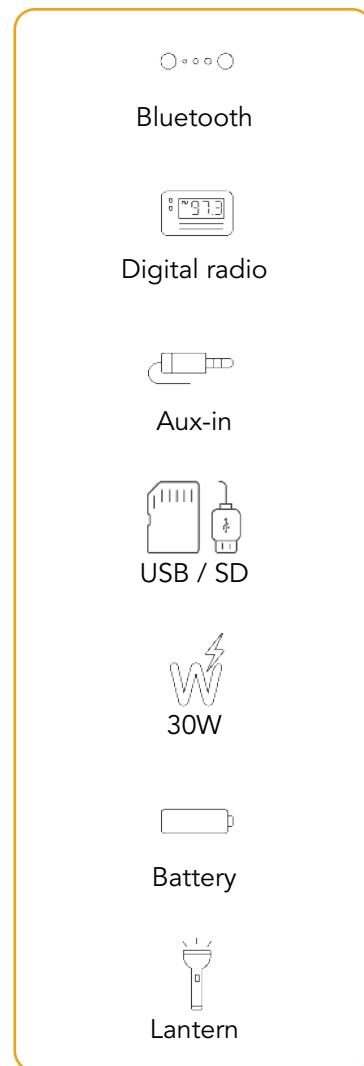

MASSIVE-S6

Speakers

The MASSIVE-S6 system with Bluetooth® integrated offers total mobility thanks to its carrying handle and its rechargeable battery. With its card reader, USB port and auxiliary connection you can play your music wherever you are. Includes a wireless microphone to amplify the voice.

Features

Bluetooth® portable speaker with handle and 30W RMS.
 Diameter of the inner magnetic loudspeaker: 166mm.
 FM radio receiver. LED indicator lighth.
 Flashlight function integrated with On / Off switch.
 SD card reader (up to 32GB), USB port and aux-in.
 Function: repeat (one / all), recording (via micro), scan and allows adjustment of bass and treble.
 Function "Mic priority": when the microphone is used, the music volume is reduced. Independent volume control.
 Connection for wired microphone with function "eco".
 3.5mm audio input jack: computers, DVD, MP3, etc.
 Rechargeable battery: 12V / 2.6A. Autonomy: 3 to 5 hours.
 Accessories: wireless microphone, remote control, AC / DC adapter and strap shoulder.

Logistics

Wide: 240 mm
 Height: 350 mm
 Deep: 200 mm
 Weight: 3400 g

Units per box:
 Inner: 1 - Master: 4

Colors

MASSIVE-S6RD
 Red
 EAN:8429015015991